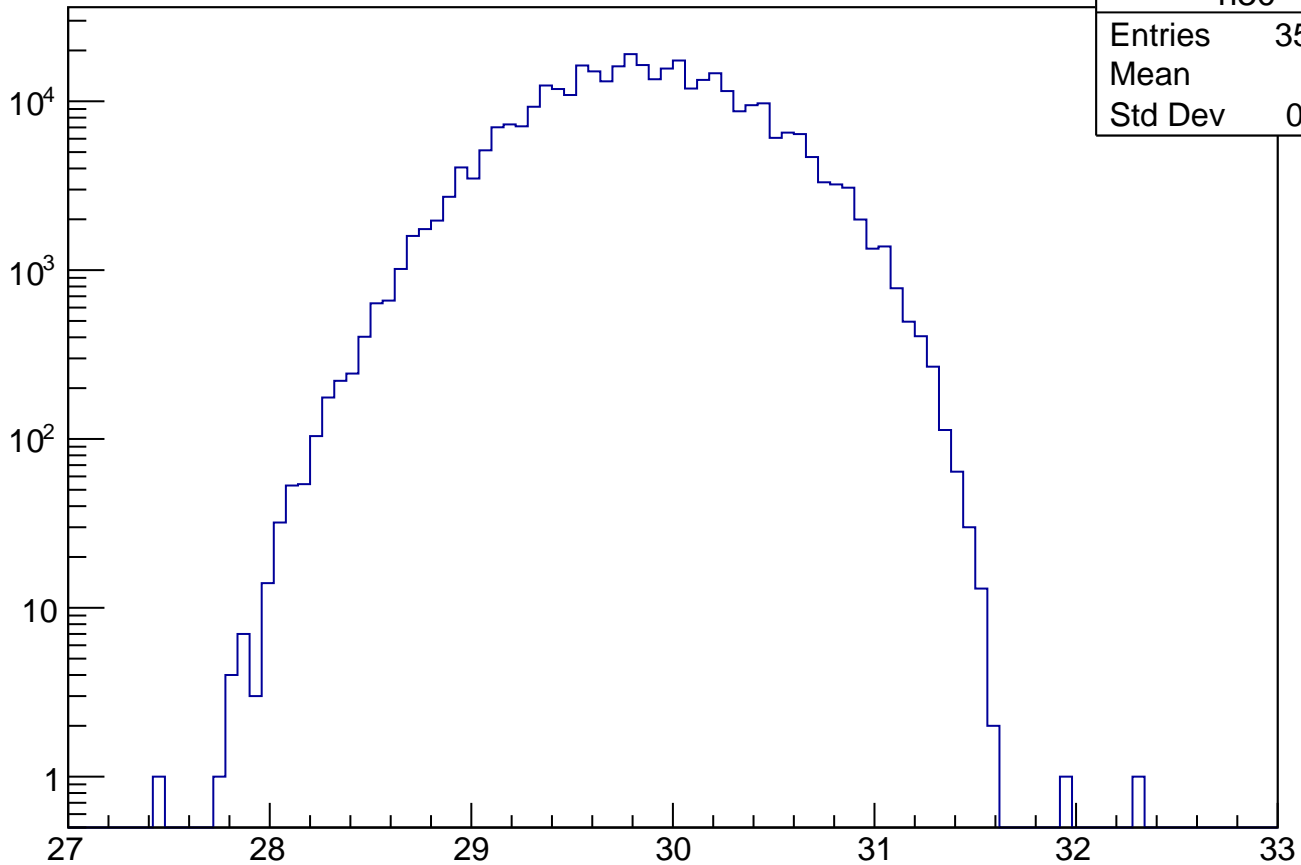

GainRT30mV (mV/fC)

h30

Entries	352256
Mean	29.85
Std Dev	0.5124